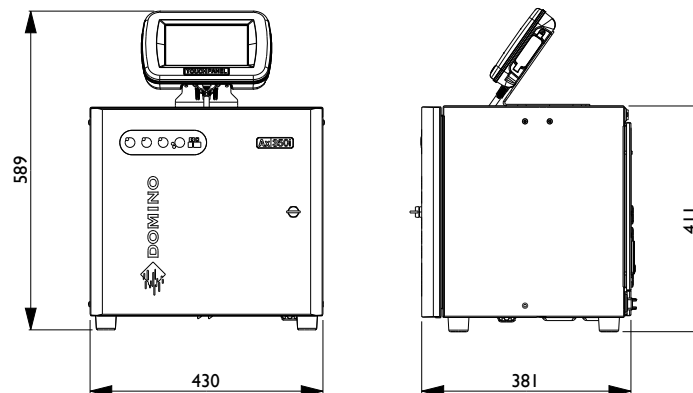

^ Dot size may vary depending on substrate type

† Subject to ink choice

Ax350i

Technical Specification

TECHNICAL SPECIFICATION

SYSTEM SPECIFICATION			
PRINTHEAD	Type	i-Pulse	
	Nozzle sealing technology	✓	
	Nozzle size	60µm	75µm
	Maximum resolution (dpi)	82	64
	Format	Straight	Straight
	Conduit length	3m – Std 6m – Option	3m – Std 6m – Option
	Conduit bend radius (minimum)	65mm	
CABINET	Material	304 stainless steel	
	Size (WxHxD)	430 x 411 x 381 (mm) 16.9 x 16.2 x 15.0 (inch)	
	Weight (dry)	22kg	
	Power requirement	100-240v:4A 50-60Hz	
	Power consumption	40 Watt (idle) 80 Watt (printing)	
	Product detect input port (x1)	✓	
	Shaft encoder input port (x1)	✓	
	USB ports on UI (x2)	✓	
	RFID	13.56 MHz 1.3uW ERP	
INK	Ink cartridge volume	825ml 555ml (heavy duty ink system)	
	Make-up cartridge volume	1200ml	
CONNECTIVITY	Domino protocols	Intercomm 5, Codenet, Intercomm 0	
	PC software suite	QuickDesign V5 & V6 compatible	
	Webserver	✓	
	Domino Cloud compatible*	✓	

CABINET DIMENSIONS

OPTIONS			
HARDWARE PACK	Status pack option	4 stage beacon output (x1) 4 stage alarm output (x1)	
	Comms pack option	Cabinet USB port (x1) Ethernet RJ45 port (x1)	
	Extended comms pack option		Cabinet USB port (x1) Control port (x1) TouchPanel 2/ethernet port (x1)
		RS232 pack option	RS232 port (x1)
		GPIO pack option	I/O – 4 inputs/4 outputs (x1)
	Extended I/O pack option	I/O - 12 inputs / 4 outputs (x1)	
PERFORMANCE PACK	Professional printing pack	High speed rasters (ST&HS types) Segmented message formats Highest speed DDI Script engine	
	Operator assistance pack	Label templates Barcode scanning for labels and data entry Local security manager	
	Green Pack	20% reduction in make-up emissions. Configurable Printhead and ink-system stand down for reduced power usage	