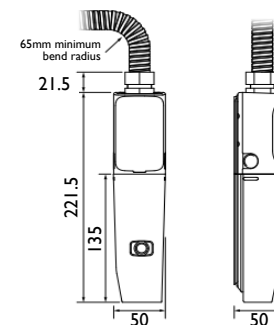

PRINTHEAD DIMENSIONS

www.ax-series.com

* Requires Comms Pack

The Domino word mark and device are registered trademarks of Domino Printing Sciences plc